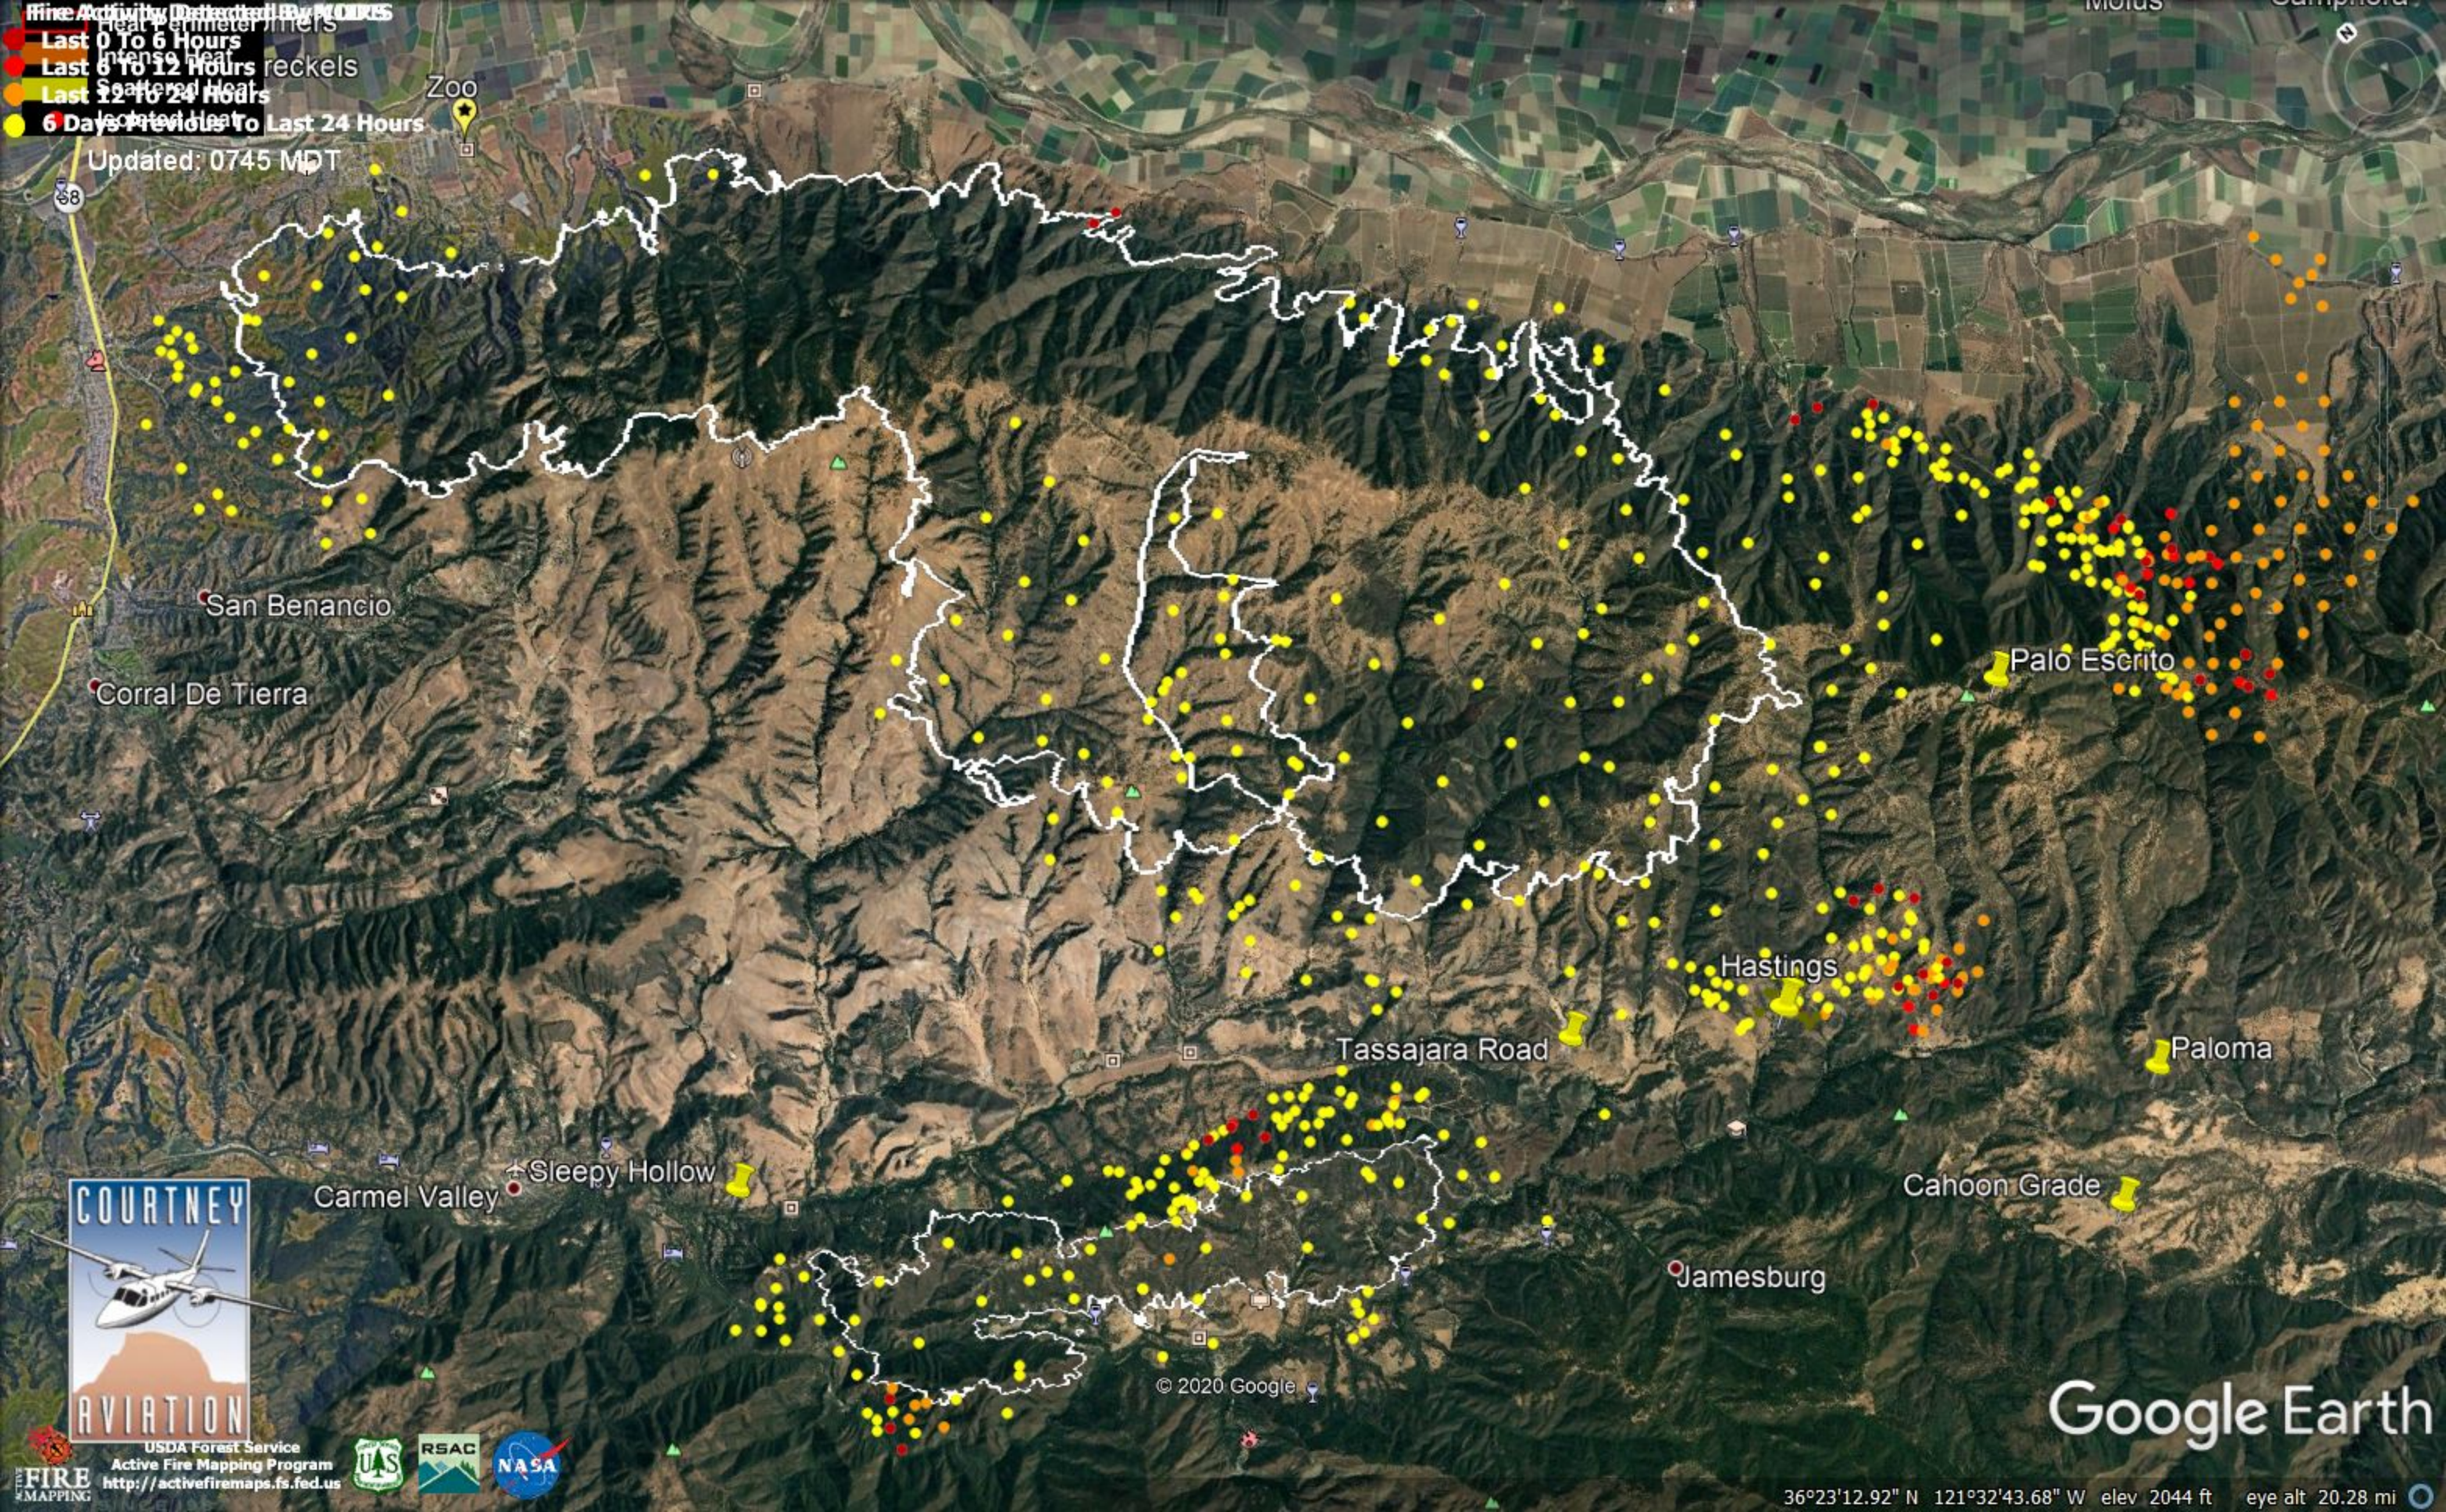

Since Activity Detected by **FLORIS**
Heat Sensitive
Last 0 To 6 Hours
Last 6 To 12 Hours
Last 12 To 24 Hours
6 Days Previous To Last 24 Hours

Updated: 0745 MDT

© 2020 Google

Google Earth

36°23'12.92" N 121°32'43.68" W elev 2044 ft eye alt 20.28 mi