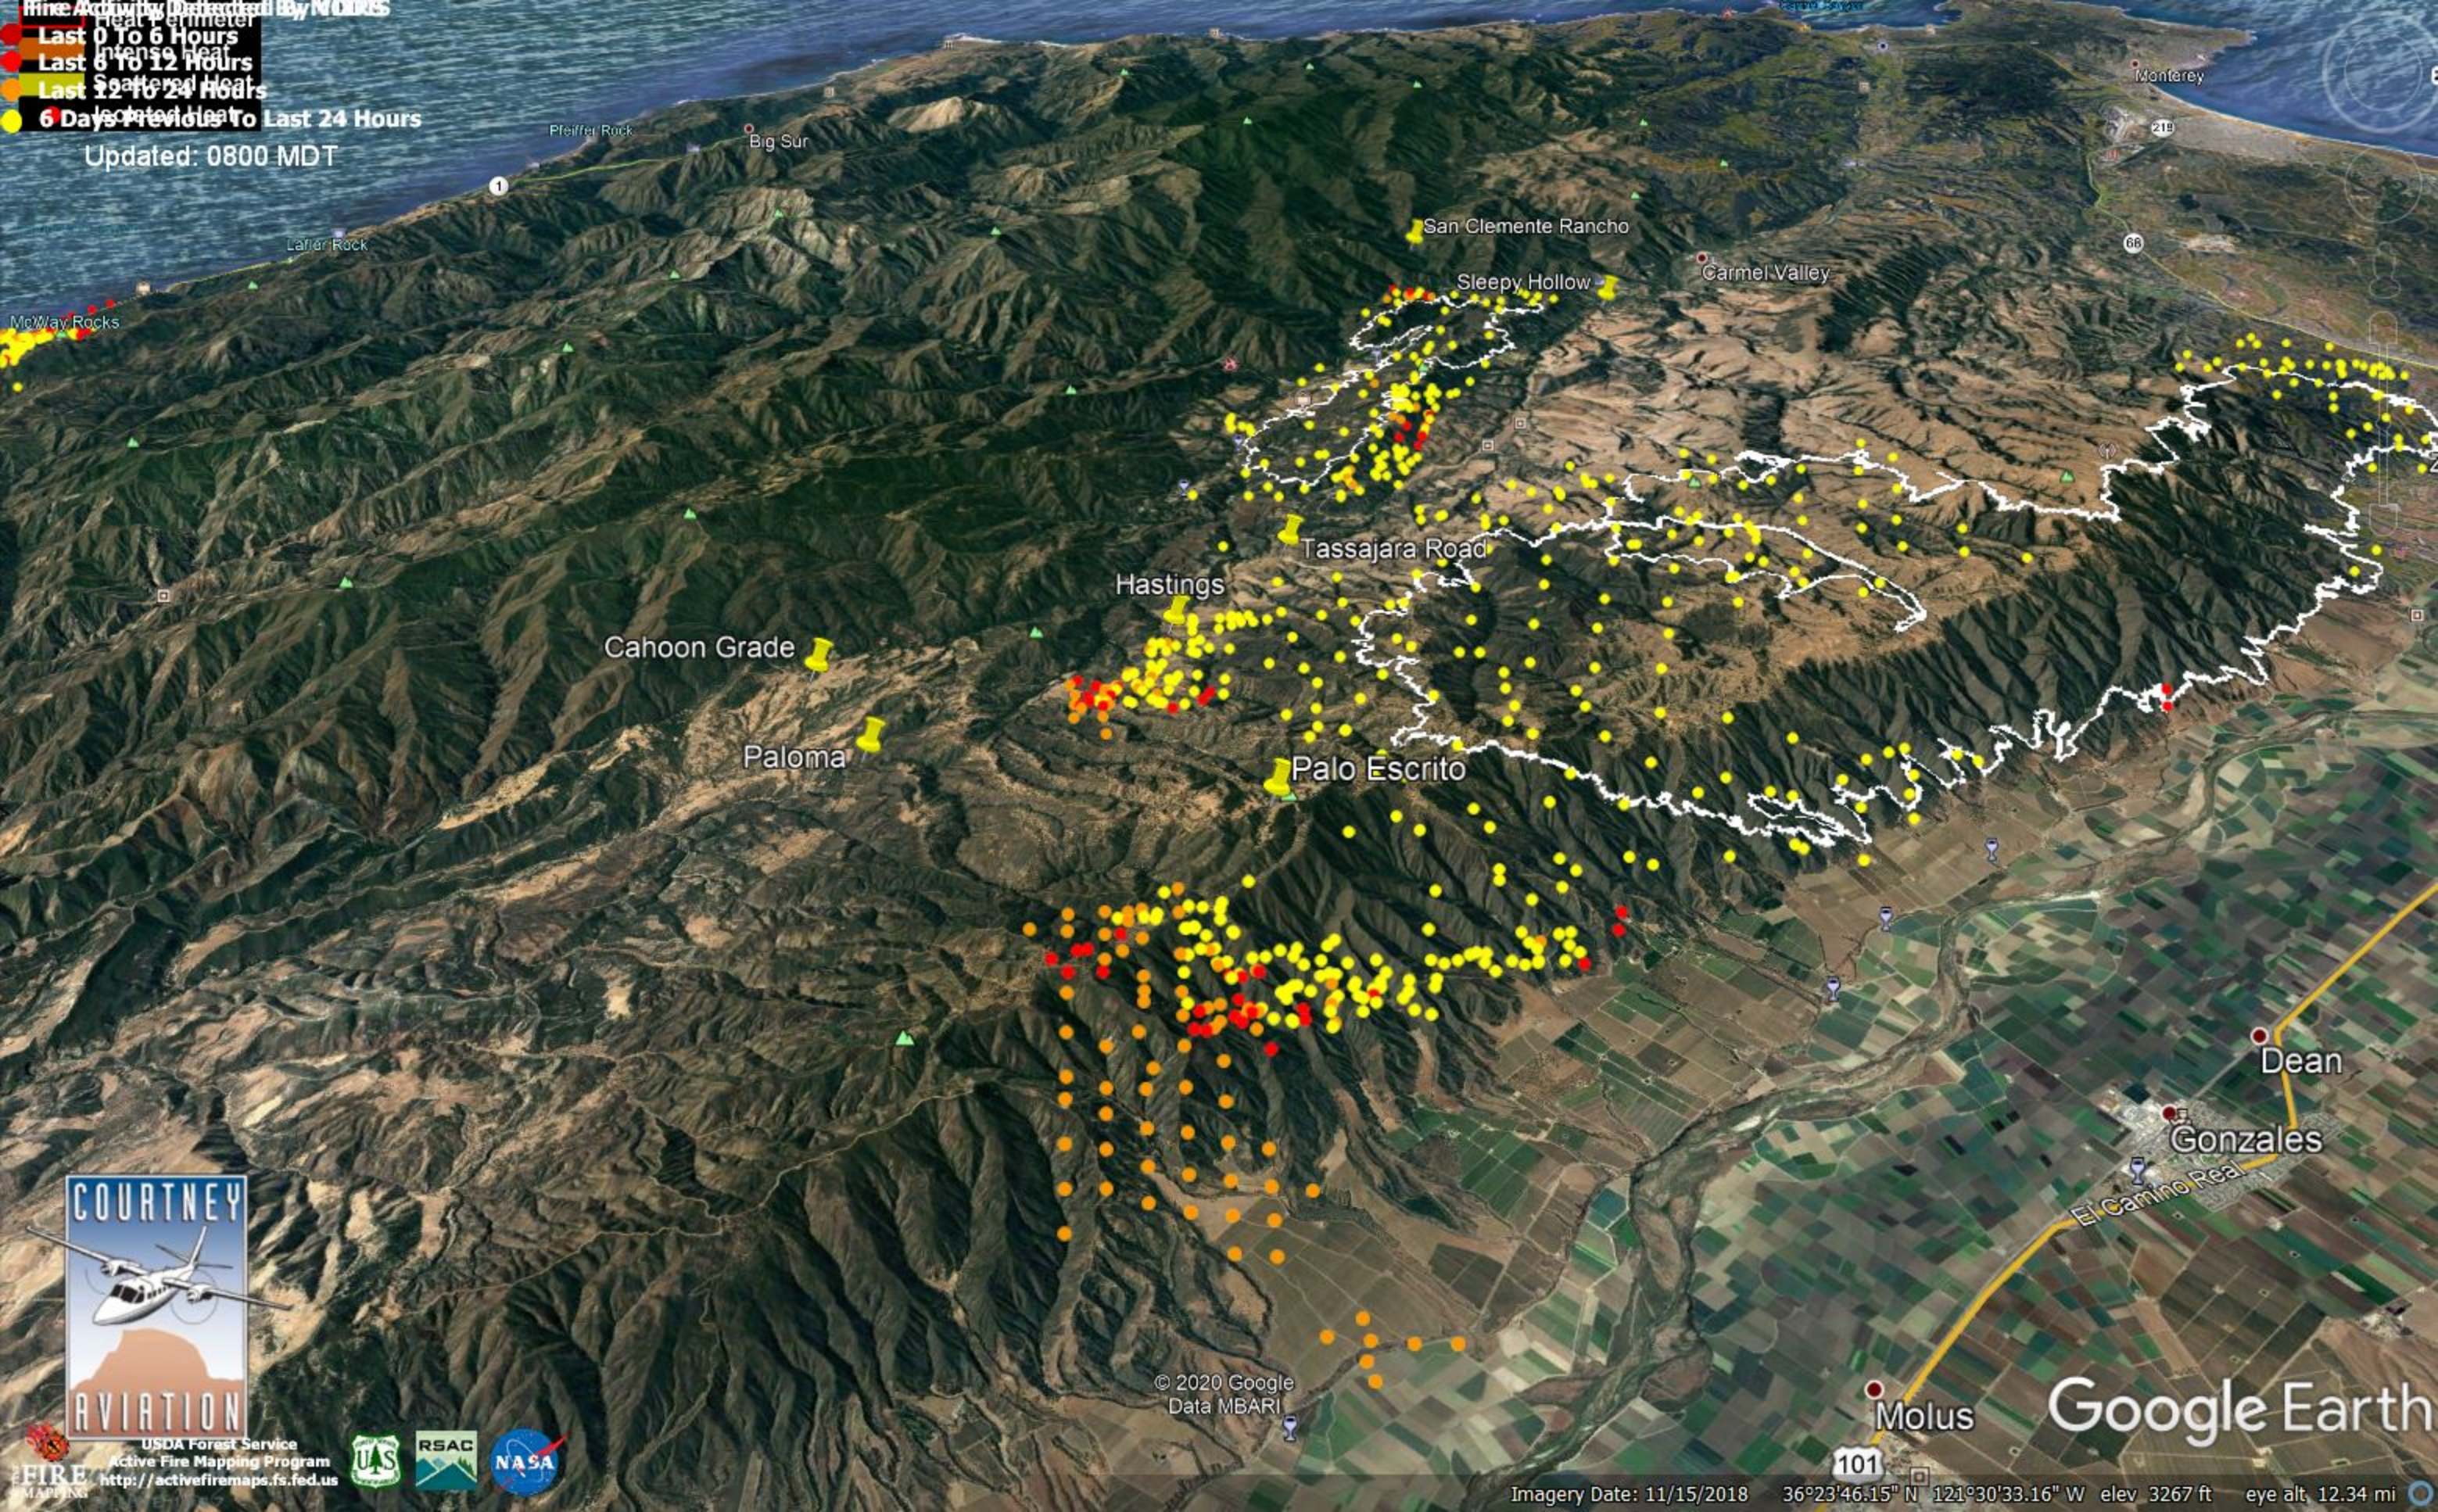

Fire Activity Dashboard By MDRS

- Heat perimeter
- Last 0 To 6 Hours
- Last 6 To 12 Hours
- Last 12 To 24 Hours
- 6 Days Previous To Last 24 Hours

Updated: 0800 MDT

USDA Forest Service
 Active Fire Mapping Program
<http://activefiremaps.fs.fed.us>

© 2020 Google Data MBARI

Google Earth