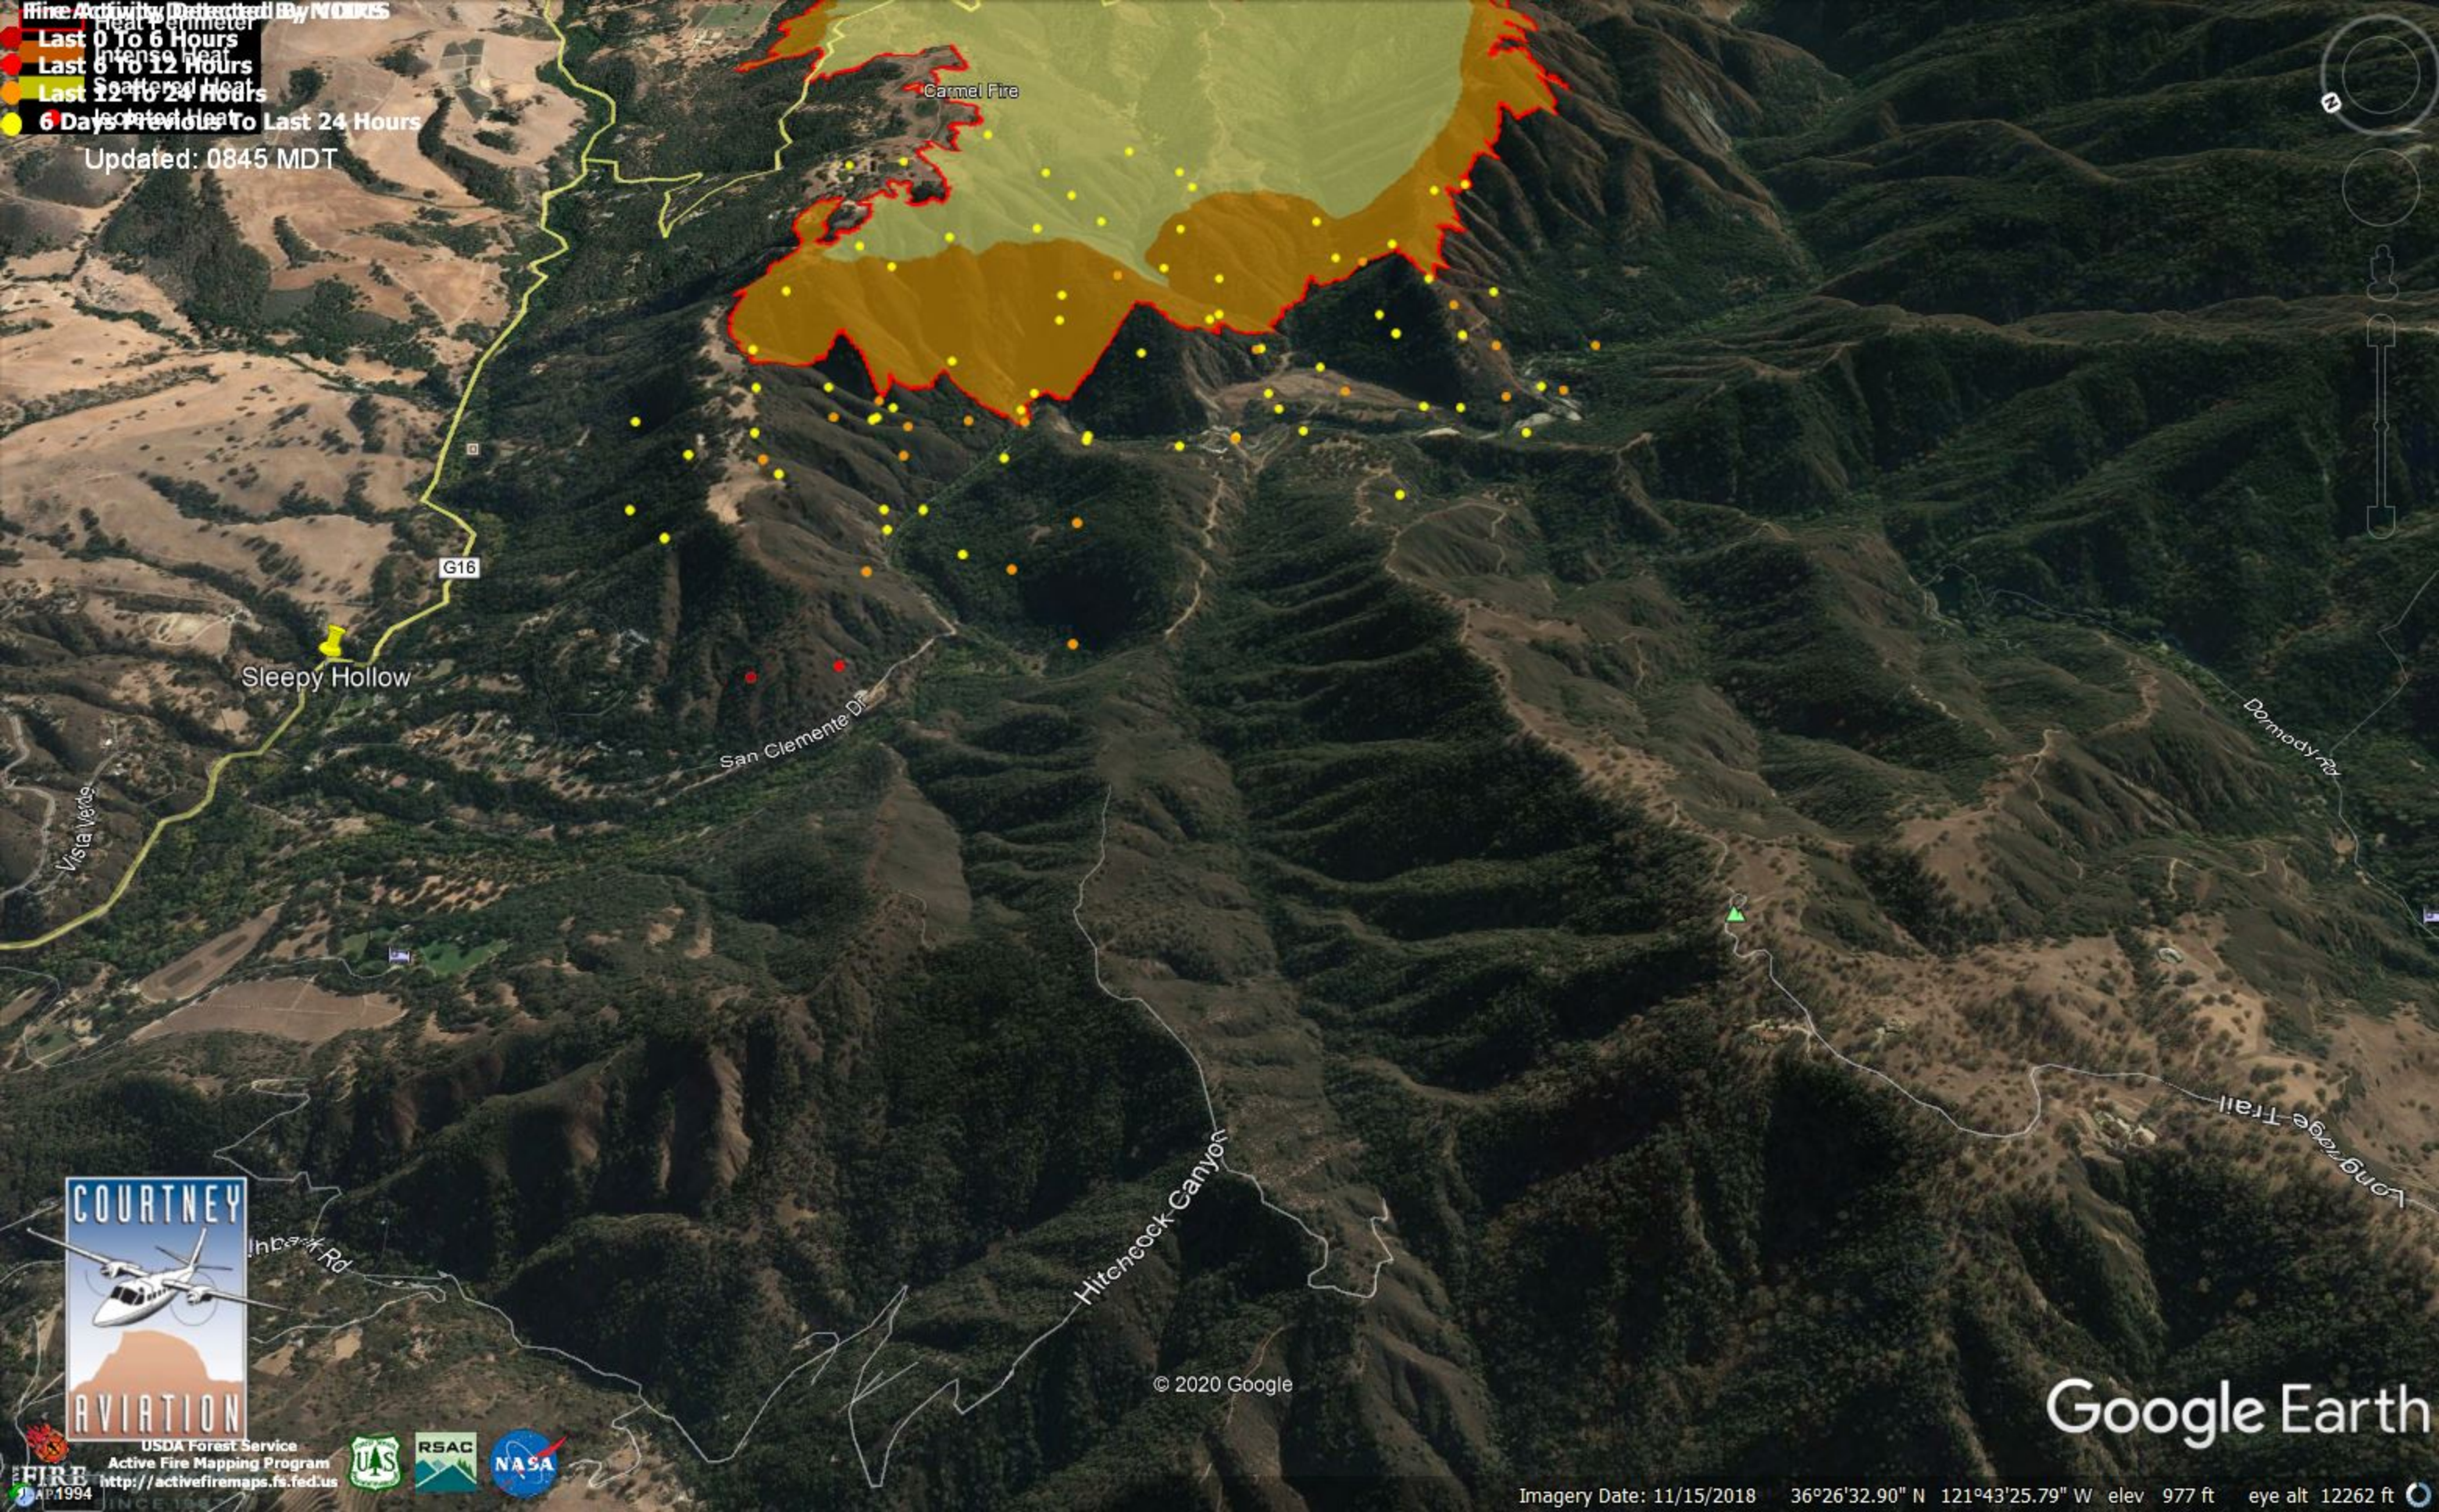

Fire Activity Data by Hours  
Heat Intensity  
Last 0 To 6 Hours  
Last 6 To 12 Hours  
Last 12 To 24 Hours  
6 Days Prior To Last 24 Hours  
Updated: 0845 MDT

© 2020 Google

Google Earth

Imagery Date: 11/15/2018 36°26'32.90" N 121°43'25.79" W elev 977 ft eye alt 12262 ft