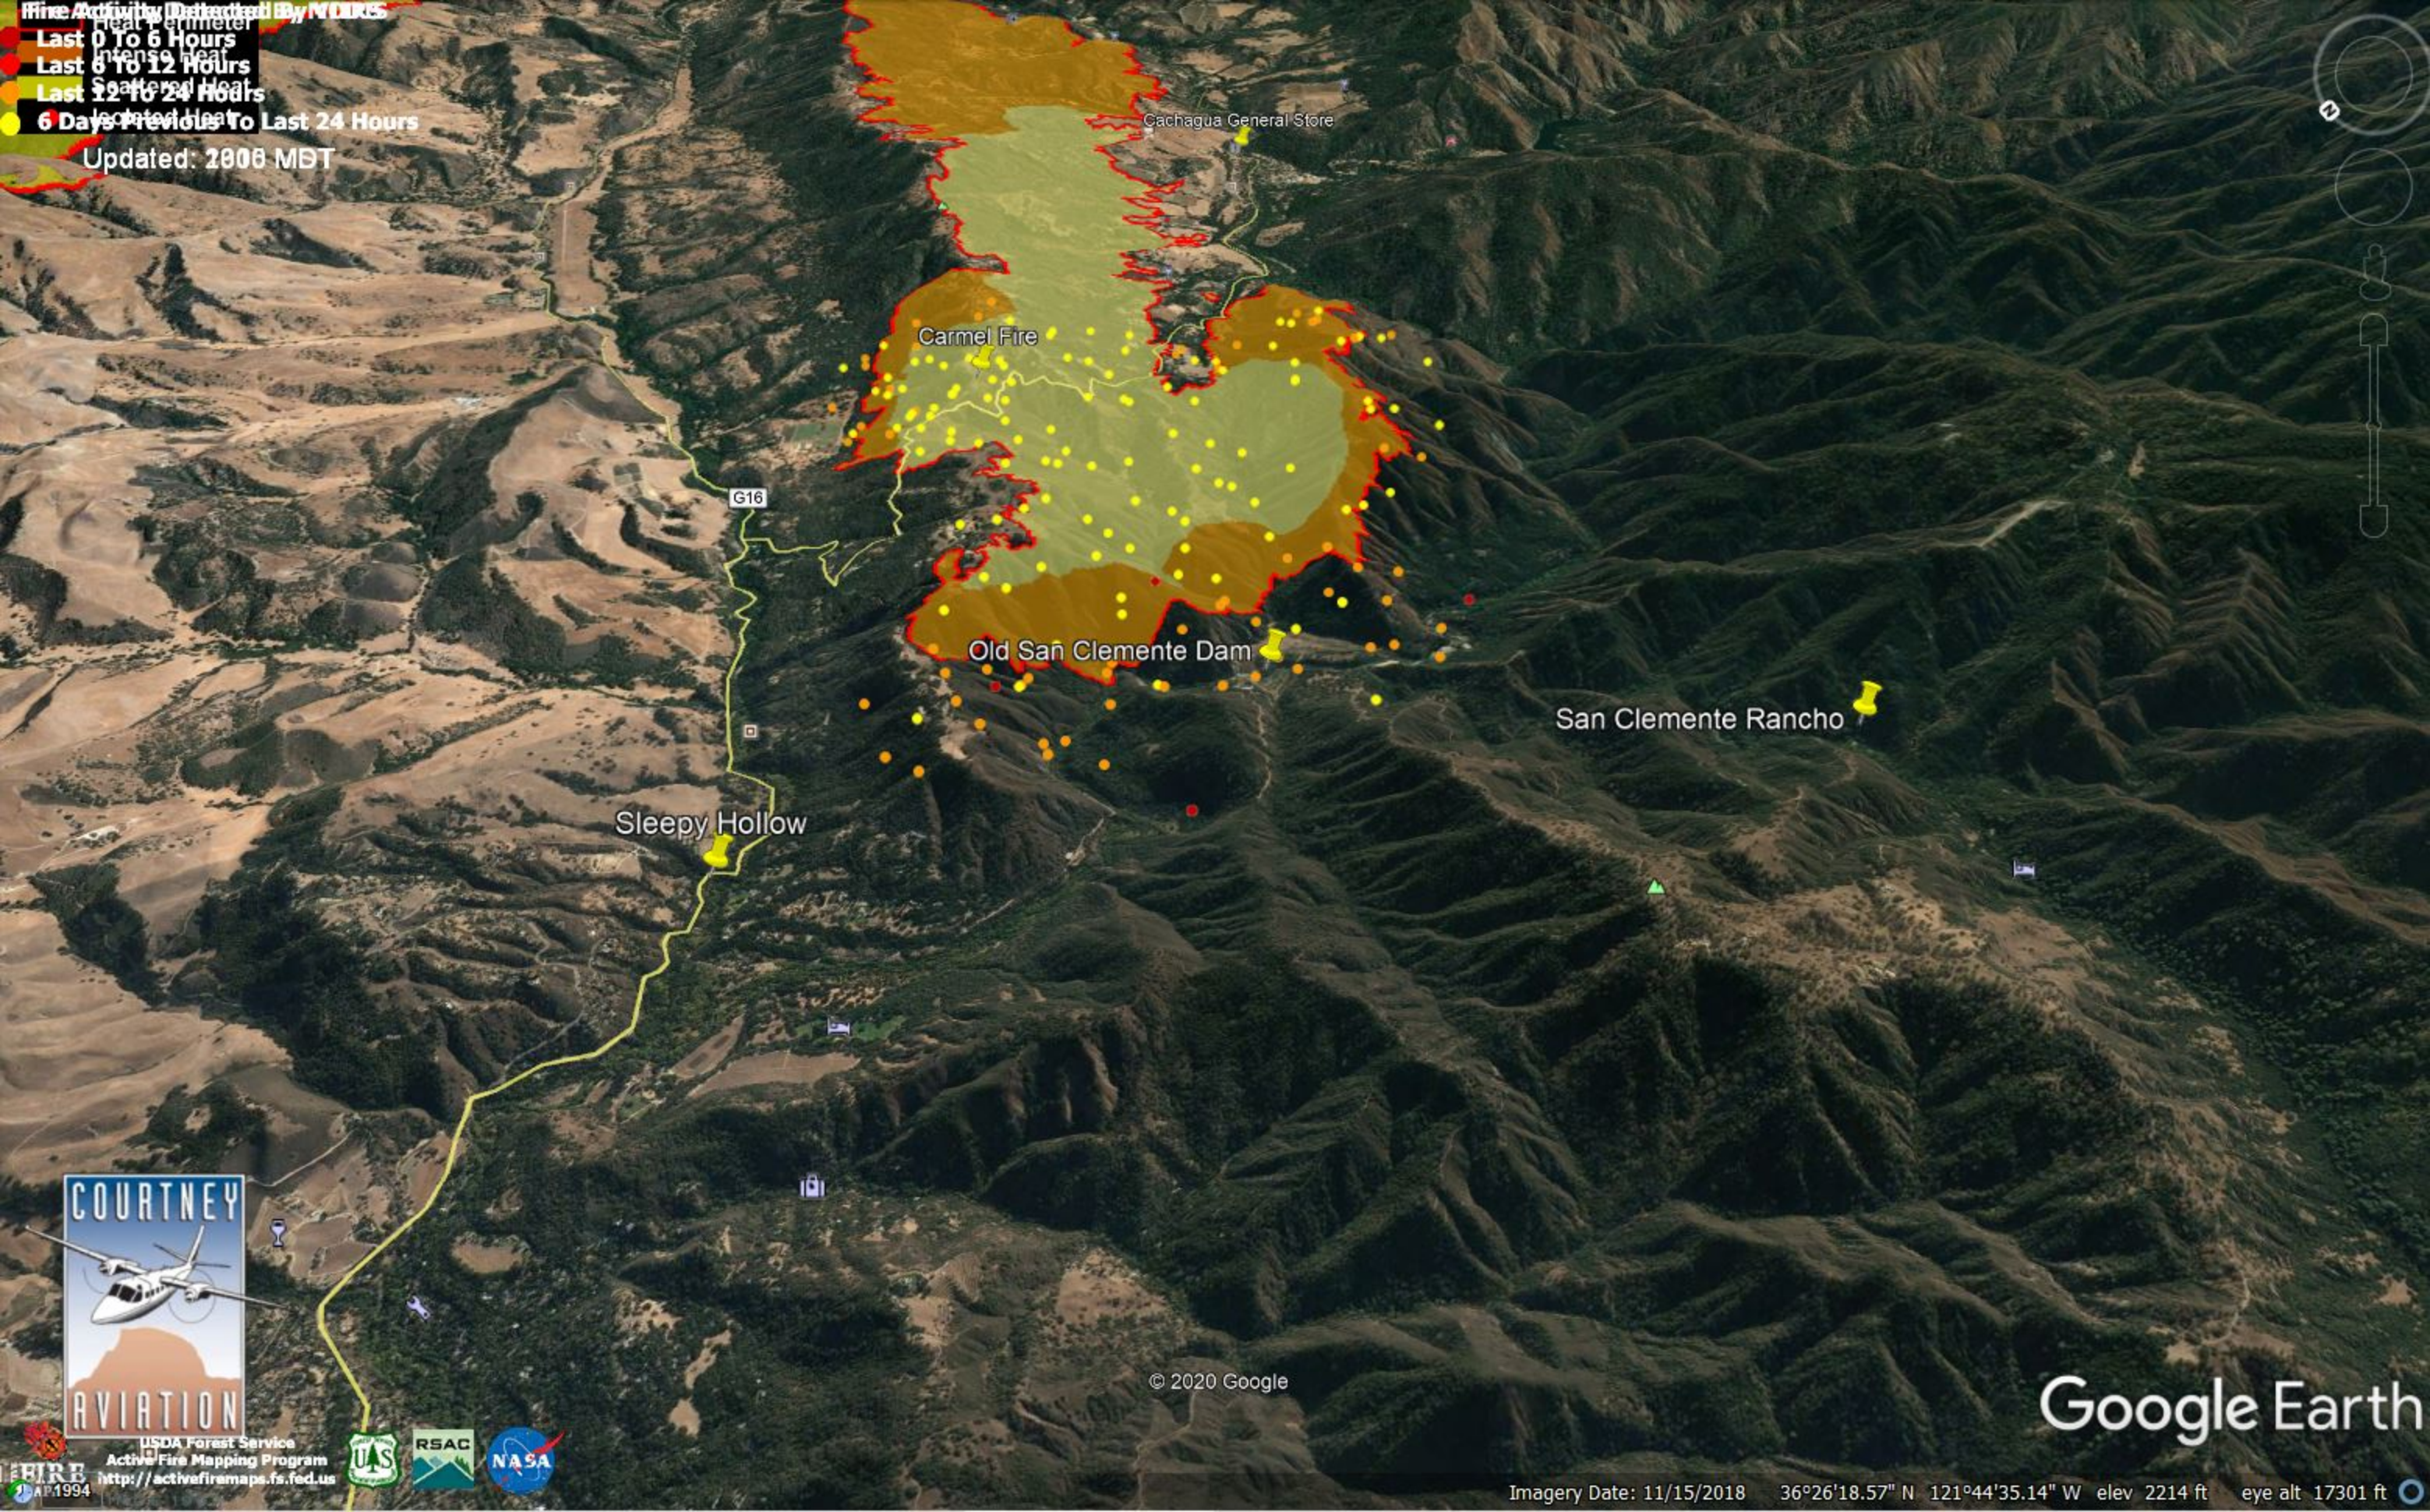

Fire Activity Data as of 11/15/2018  
Heat Intensity  
Last 0 To 6 Hours  
Last 6 To 12 Hours  
Last 12 To 24 Hours  
6 Days Previous To Last 24 Hours  
Updated: 2006 MDT

© 2020 Google

Google Earth

Imagery Date: 11/15/2018 36°26'18.57" N 121°44'35.14" W elev 2214 ft eye alt 17301 ft